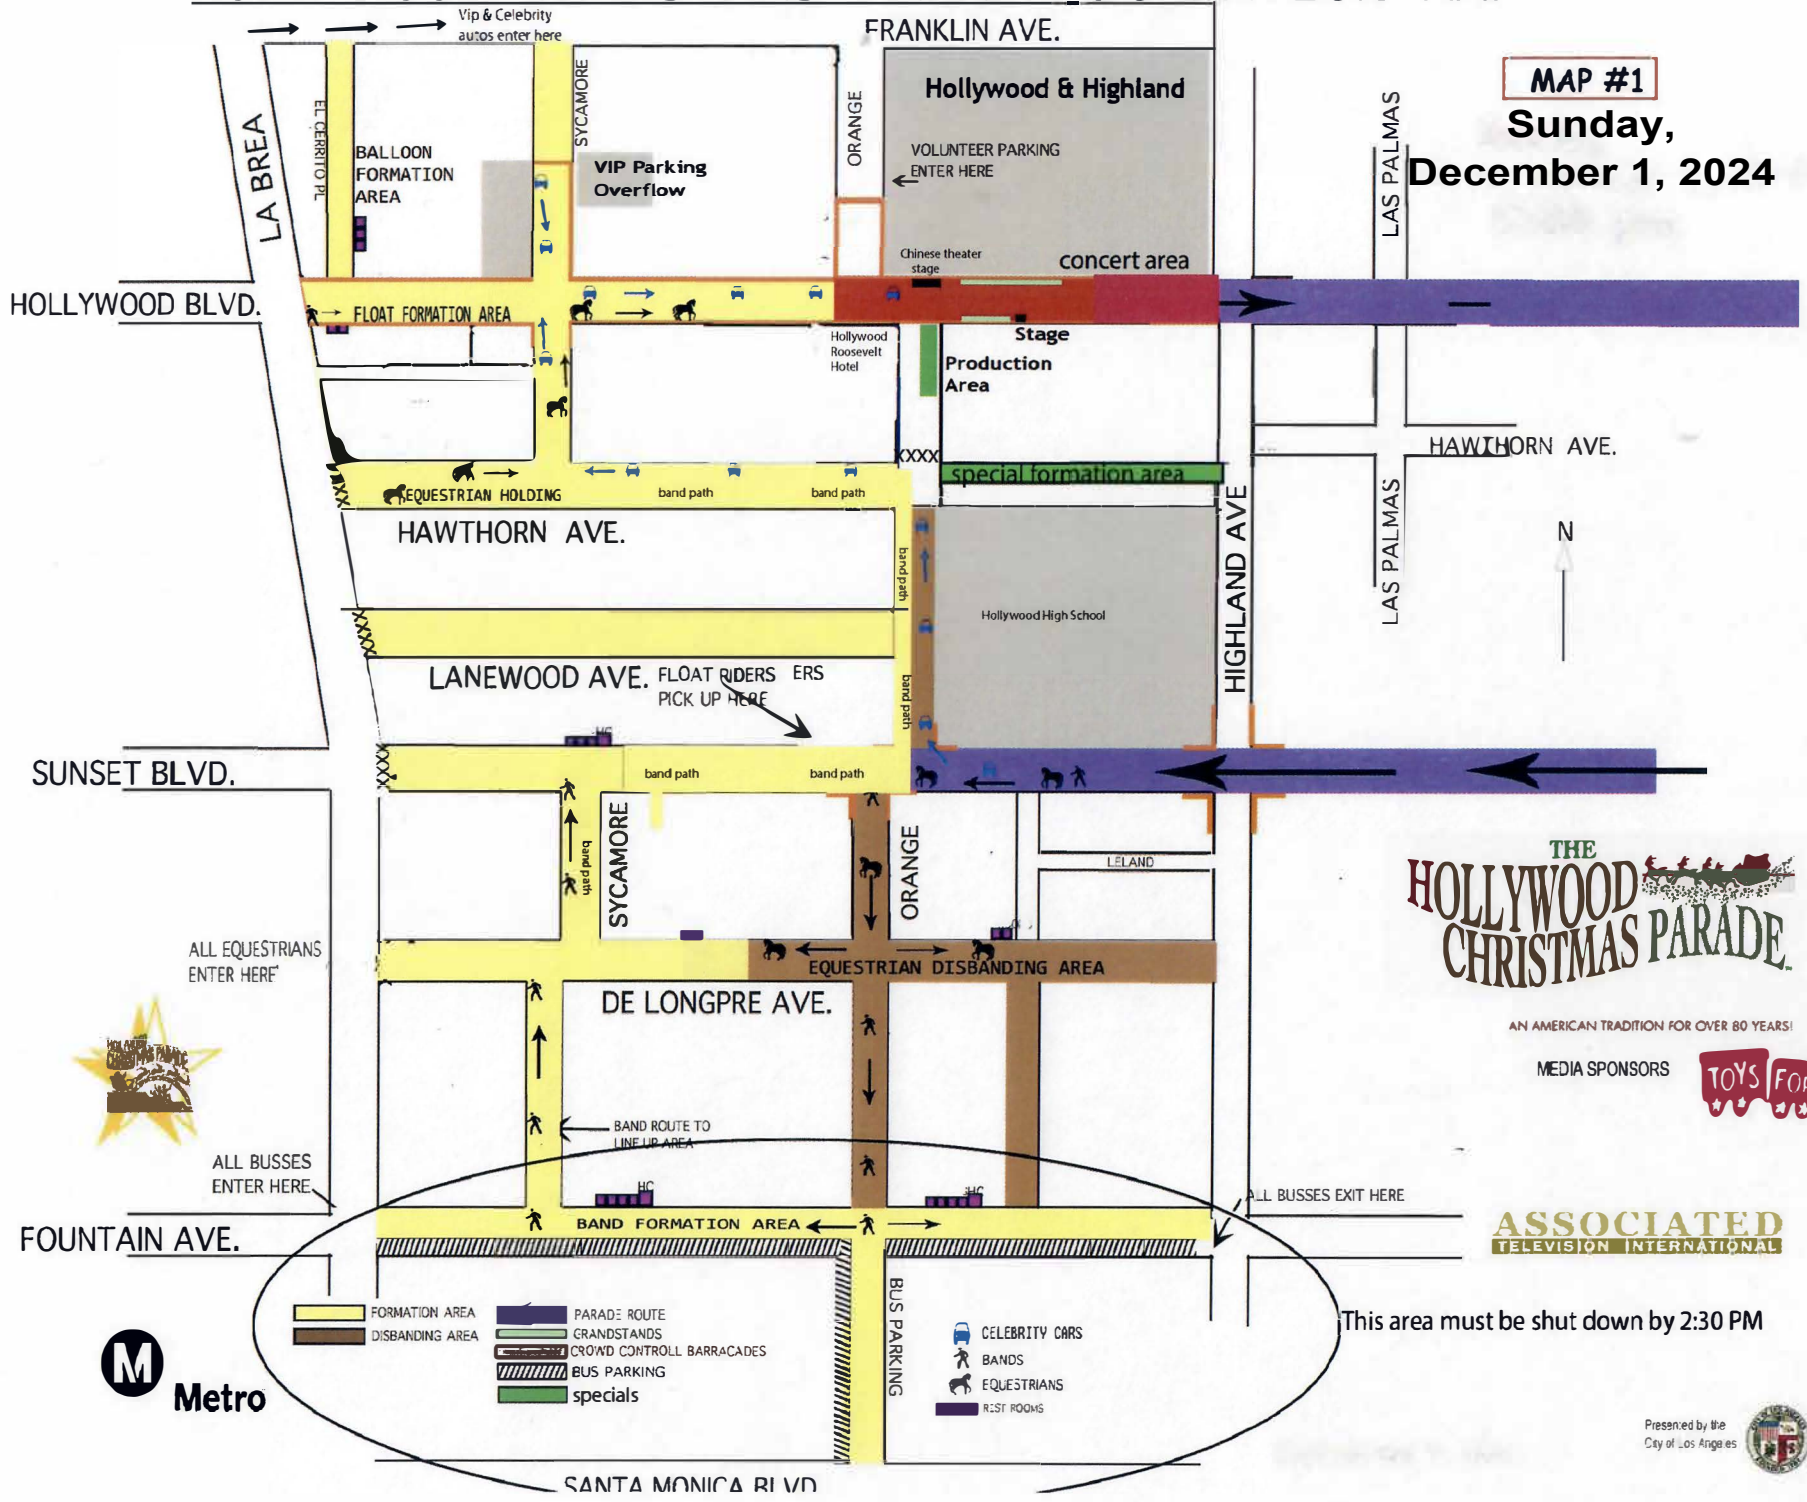

# HOLLYWOOD CHRISTMAS PARADE FORMATION MAP

**MAP #1**

**Sunday,  
December 1, 2024**

**THE  
HOLLYWOOD  
CHRISTMAS PARADE**

AN AMERICAN TRADITION FOR OVER 80 YEARS!

MEDIA SPONSORS

**ASSOCIATED  
TELEVISION INTERNATIONAL**

This area must be shut down by 2:30 PM

- FORMATION AREA
- DISBANDING AREA
- PARADE ROUTE
- GRANDSTANDS
- CROWD CONTROL BARRICADES
- BUS PARKING
- specialties
- CELEBRITY CARS
- BANDS
- EQUESTRIANS
- REST ROOMS